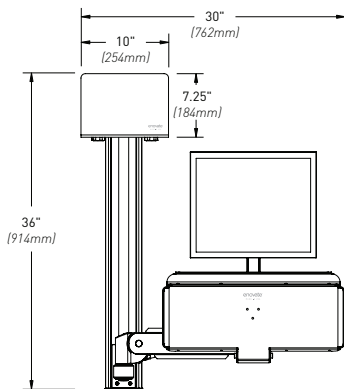

Enovate 997

Articulating Wall Arm

Front View - Stored