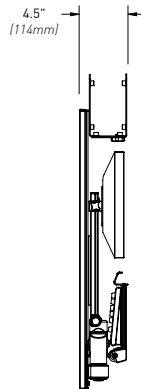

Side View - Stored