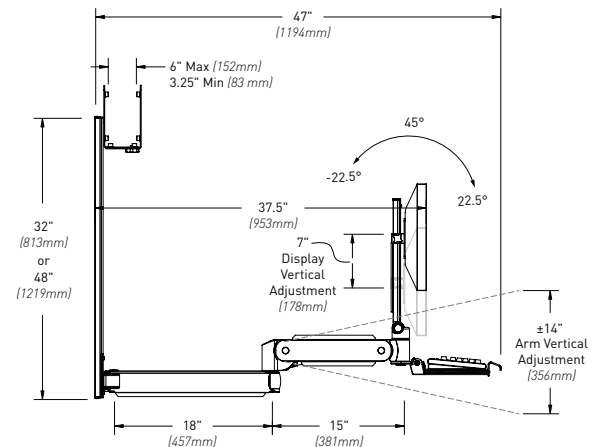

Side View - Extended

Features

- Made in USA
- Articulating arm
- Antimicrobial surfaces
- 32" or 48" Wall Track
- Integrated cable management system
- Mouse holder
- Ergonomic wrist rest
- Mousing surface: left/right mouse tray

- Vertical Height Adjustment: ±14"
- Standard VESA: 75 mm/100 mm
- Keyboard Tray: 7" x 20" (178 mm x 508 mm)
- Mousing Surface: 7" x 7.5" (178 mm x 191 mm)
- Optional Extension Arm: 18" (457 mm)

Articulating Arm Specifications

- Display Weight Capacity: 20 lbs (9 kg)
- Display Pivot Range: 180°
- Display Tilt Range: 45°
- Display Height Adjustment: 7" (178 mm)
- Display Arm Articulation: 360°
- Keyboard Weight Capacity: 5 lbs (2.3 kg)
- Keyboard Pivot Range: 180°
- Articulation from Wall: 28" (711 mm)
  - » w/ Extension Arm: 47" (1194 mm)

Available Accessories & Services

- Keyboard
- Mouse
- Wall Tracks
- Extension Arm
- Assorted Brackets
  - » Scanner
  - » Mouse
  - » CPU
  - » Custom Plastic Brackets
- Installation
- Integration