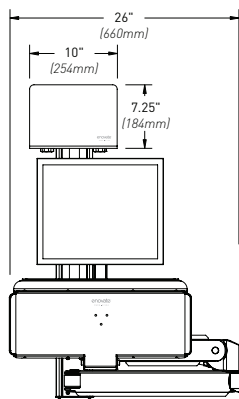

With Extension

Front View - Stored