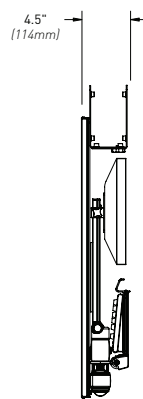

Side View - Stored