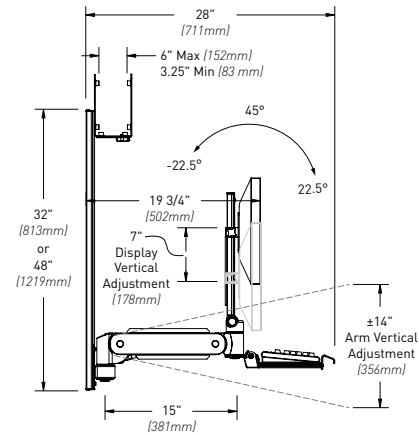

Side View - Extended