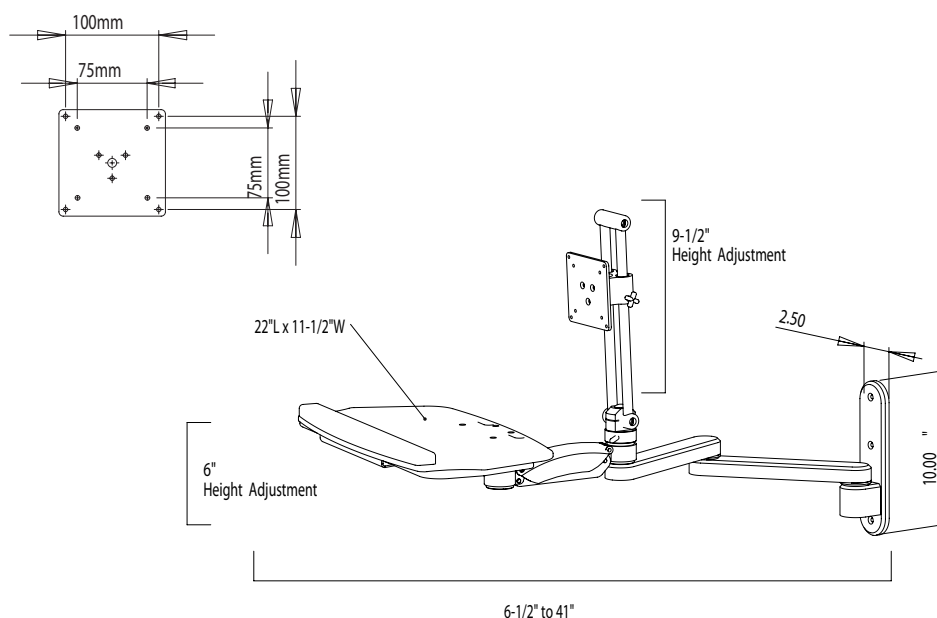

*Simple. Versatile. Precise.*

.....  
This Sleek LCD/Keyboard Combo extends and retracts through a range of 40 1/2". This mount provides ergonomic comfort for a variety of users. This workstation is perfect in areas where interference and space may be an issue.  
.....

### Space-Saving. Heavy-Duty. Streamlined.

- o This Sleek LCD/Keyboard Combo extends and retracts through a range of 40 1/2". This mount provides ergonomic comfort for a variety of users. This workstation is perfect in areas where interference and space may be an issue.
- o Sliding Tray with wrist rest provides left & right work surface with upgraded flip up feature included
- o LCD and Keyboard rotate independently
- o LCD tilts, glides up or down on 13" rails

### Additional Information:

- o One-touch height adjustable Keyboard, provides maximum comfort for users
- o Full range of ergonomic adjustment including tilt and rotation for monitors up to 25 lbs
- o Designed to fold up against the wall
- o Display and keyboard rotate independently for shared viewing
- o One-touch vertical adjustment of keyboard tray with spring arm
- o Rail slider allows for smooth LCD adjustment of tilt and rotation
- o Cable management routed under the arm keeps them out of the way
- o Keyboard tray is powder coat anti-microbial paint which compliments Health care environments