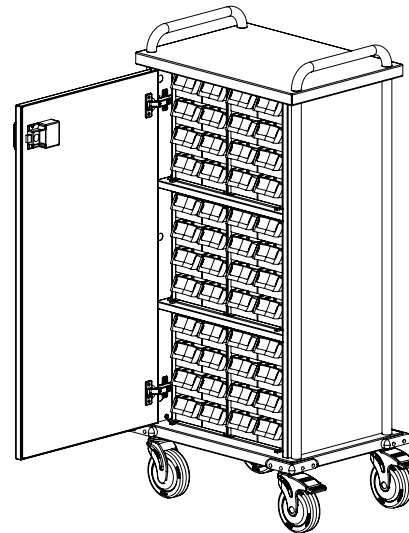

Perspective View

Standard Specs

- Overall dimensions: 22.5" W x 49" H x 16" D
- Overall cassette dimensions: 15.9" W x 11.65" H x 11.9" D
- Drawer bin dimensions: 3.75" W x 2.5" H x 12.75" D
- Drawer bin interior: 3.5" W x 2.25" H x 10.375" D
- Work Surface: 19" x 16" (top of cart)
- Work Surface Height: 47" (top of cart)
- Construction: aluminum, antimicrobial plastics & powder coat

Features

- Bins work with all Enovate Medication Carts
- Infection Control: Anti-microbial powder coating & plastics
- Capacity: 48 Small Bins with Dividers (anti-microbial plastic)
- Three Medium Bin Cassettes (anti-microbial powder coat)
- Doors: One door
- Security: One electronic keypad
- Casters: Four 5" Casters (two locking)
- Handles: Two push/pull handles
- Override keyed lock
- Patient labeling/identification on drawer bin face
- Two manager/override keys per order
- Power: Four AA batteries per lock (included)

Options

- Additional bin dividers available
- Additional manager/override key available
- Additional bin configurations available. Up to:
  - 48 Small Bins: Inside 3.5" w x 2.25" h x 10.375" d
  - 24 Small Deep Bins: Inside dim 3.5" W x 5.25" H x 10.375" d
  - 24 Medium Bins: Inside 7.25" w x 2.25" h x 10.375" d
  - 24 Medium Robot-Rx Bins: Inside 7.25" w x 2.25" h x 10.375" d
- Door less configurations available